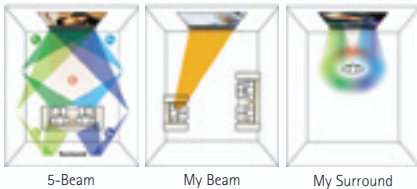

Wide Variety of Beam Settings

The My Surround mode provides surround sound without reflecting the beams off the walls. It is handy for rooms where for some reason the walls can not be used well and delivers a good surround effect when listeners are close to the unit. My Surround uses a combination of DiMagic and Yamaha technology.

The My Beam setting focuses the sound at a specific listening position, so even in noisy surroundings you can hear dialogue and other sounds clearly. Sonic sensor means that My Beam can be selected with the remote control from almost any angle. There are also five other selectable beam