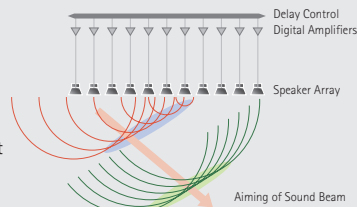

YDS-10 Universal Dock for iPod

The optional YDS-10 Universal Dock lets you connect your iPod to the YSP-4000. You can listen to your iPod music and watch iPod images and movies on your monitor via the YSP-4000. You can also operate your iPod via the YSP-4000's remote unit with the On-Screen Display and charge your iPod.

Works with: iPod nano, iPod mini and iPod (Click Wheel)