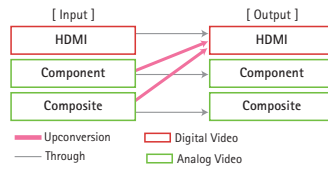

Advanced Features

Analog Video to HDMI Digital Video Upconversion

The YSP-4000 provides upconversion of video composite and component signals to HDMI. The signal can then be output via a single HDMI cable to a monitor for enjoying high-definition video quality. The output supports 1080p/24Hz and 60Hz video signals, so they can be throughput to a monitor for enjoying high definition video quality.

High-Definition Video Upscaling to 1080i/720p

The YSP-4000 provides analog video-upscaling of composite 480i signals and of component 480i or 480p signals to HDMI 1080i/720p resolutions for optimal viewing on high-definition displays. It uses advanced processing including video encoding/decoding ICs from Analog Devices and a TBC (Time Base Corrector) to restore degraded video signals for distortion-free viewing.

IntelliBeam Automated System Calibration

This Yamaha exclusive feature ensures optimum multi-channel sound reproduction with accurate image location. By monitoring and analyzing the sound with the microphone included with the YSP-4000, IntelliBeam automatically sets the best beam angles, while optimizing the level and frequency response of each beam. It also offers Direct Start function via remote unit. This makes initial setup both extremely simple while acoustically perfect.